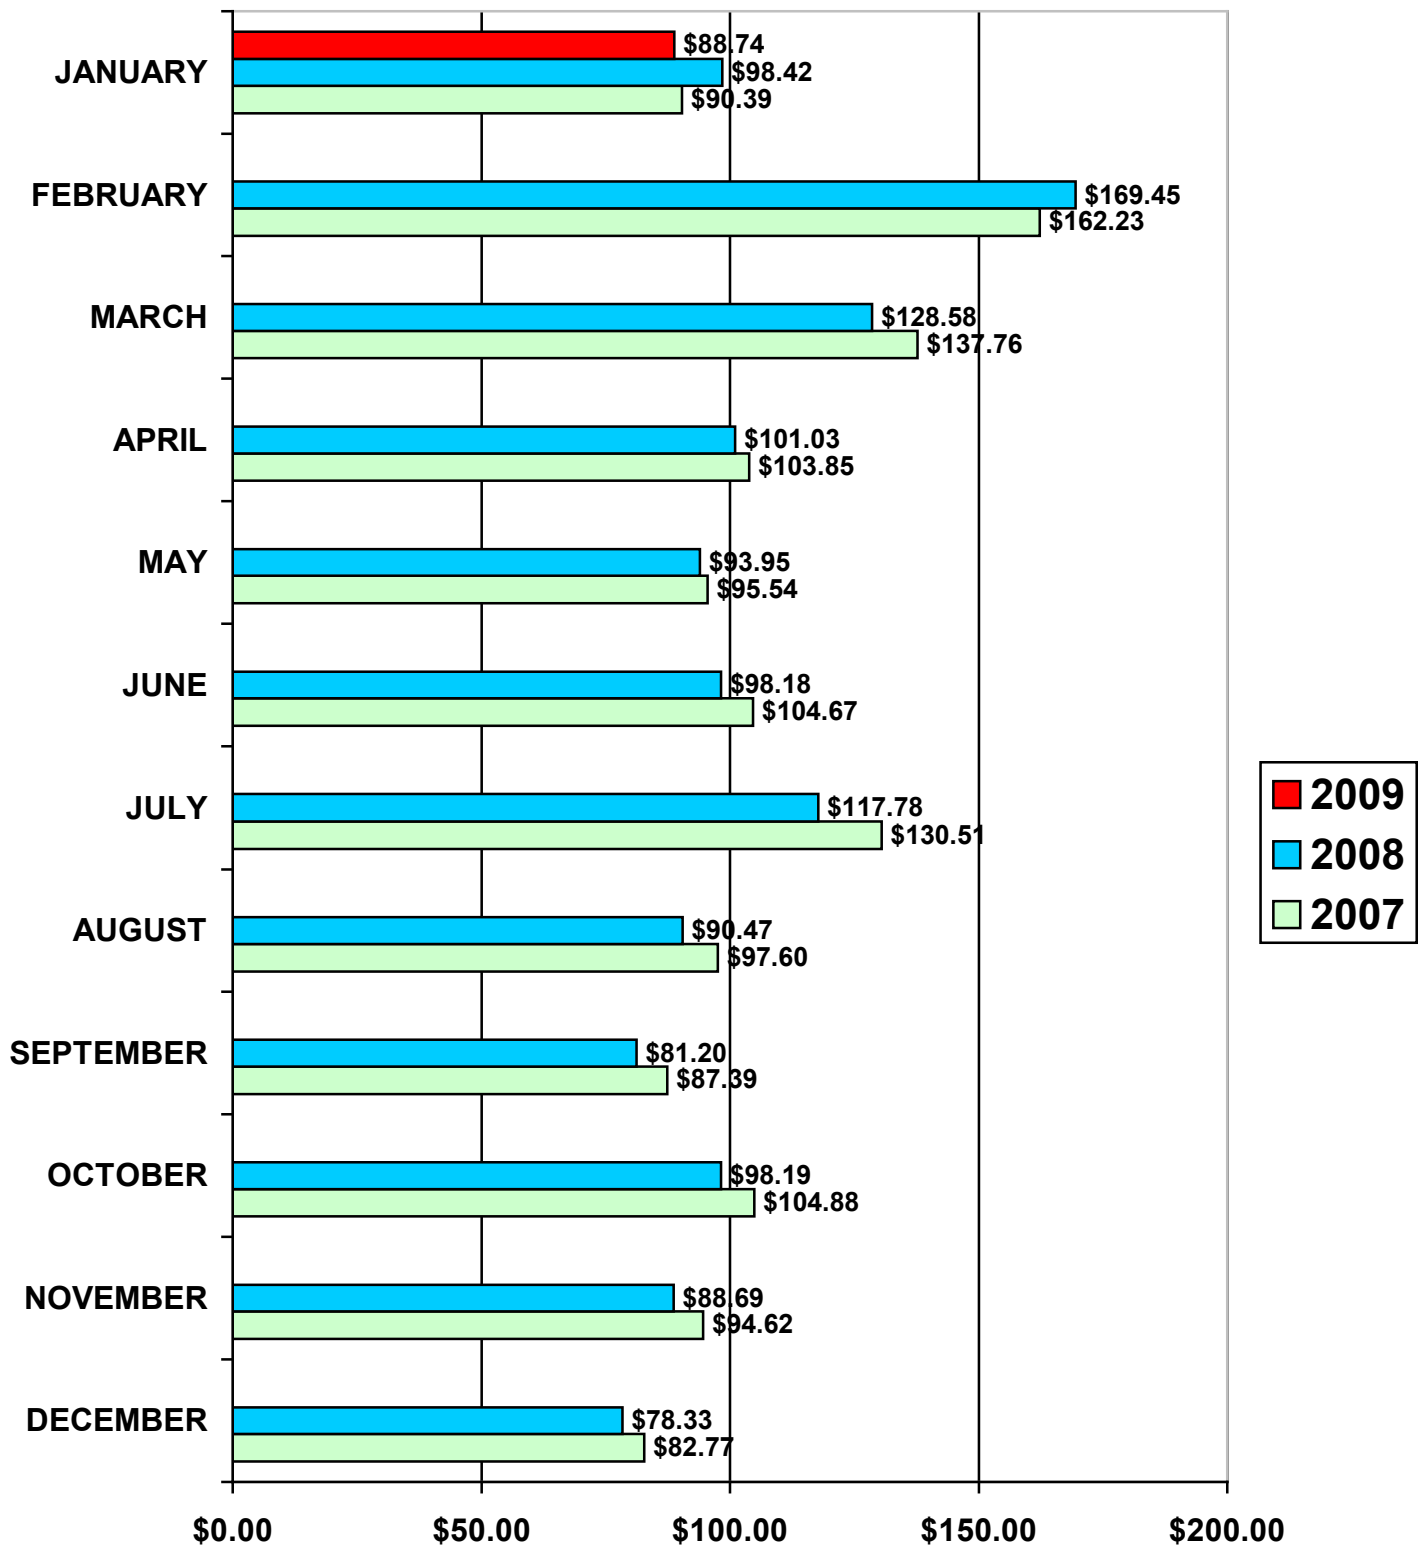

# DAYTONA BEACH HOTEL/MOTEL AVERAGE DAILY RATE 2007 - 2009

2009 YTD AVG. \$ 88.74

2008 YTD AVG. \$ 98.42