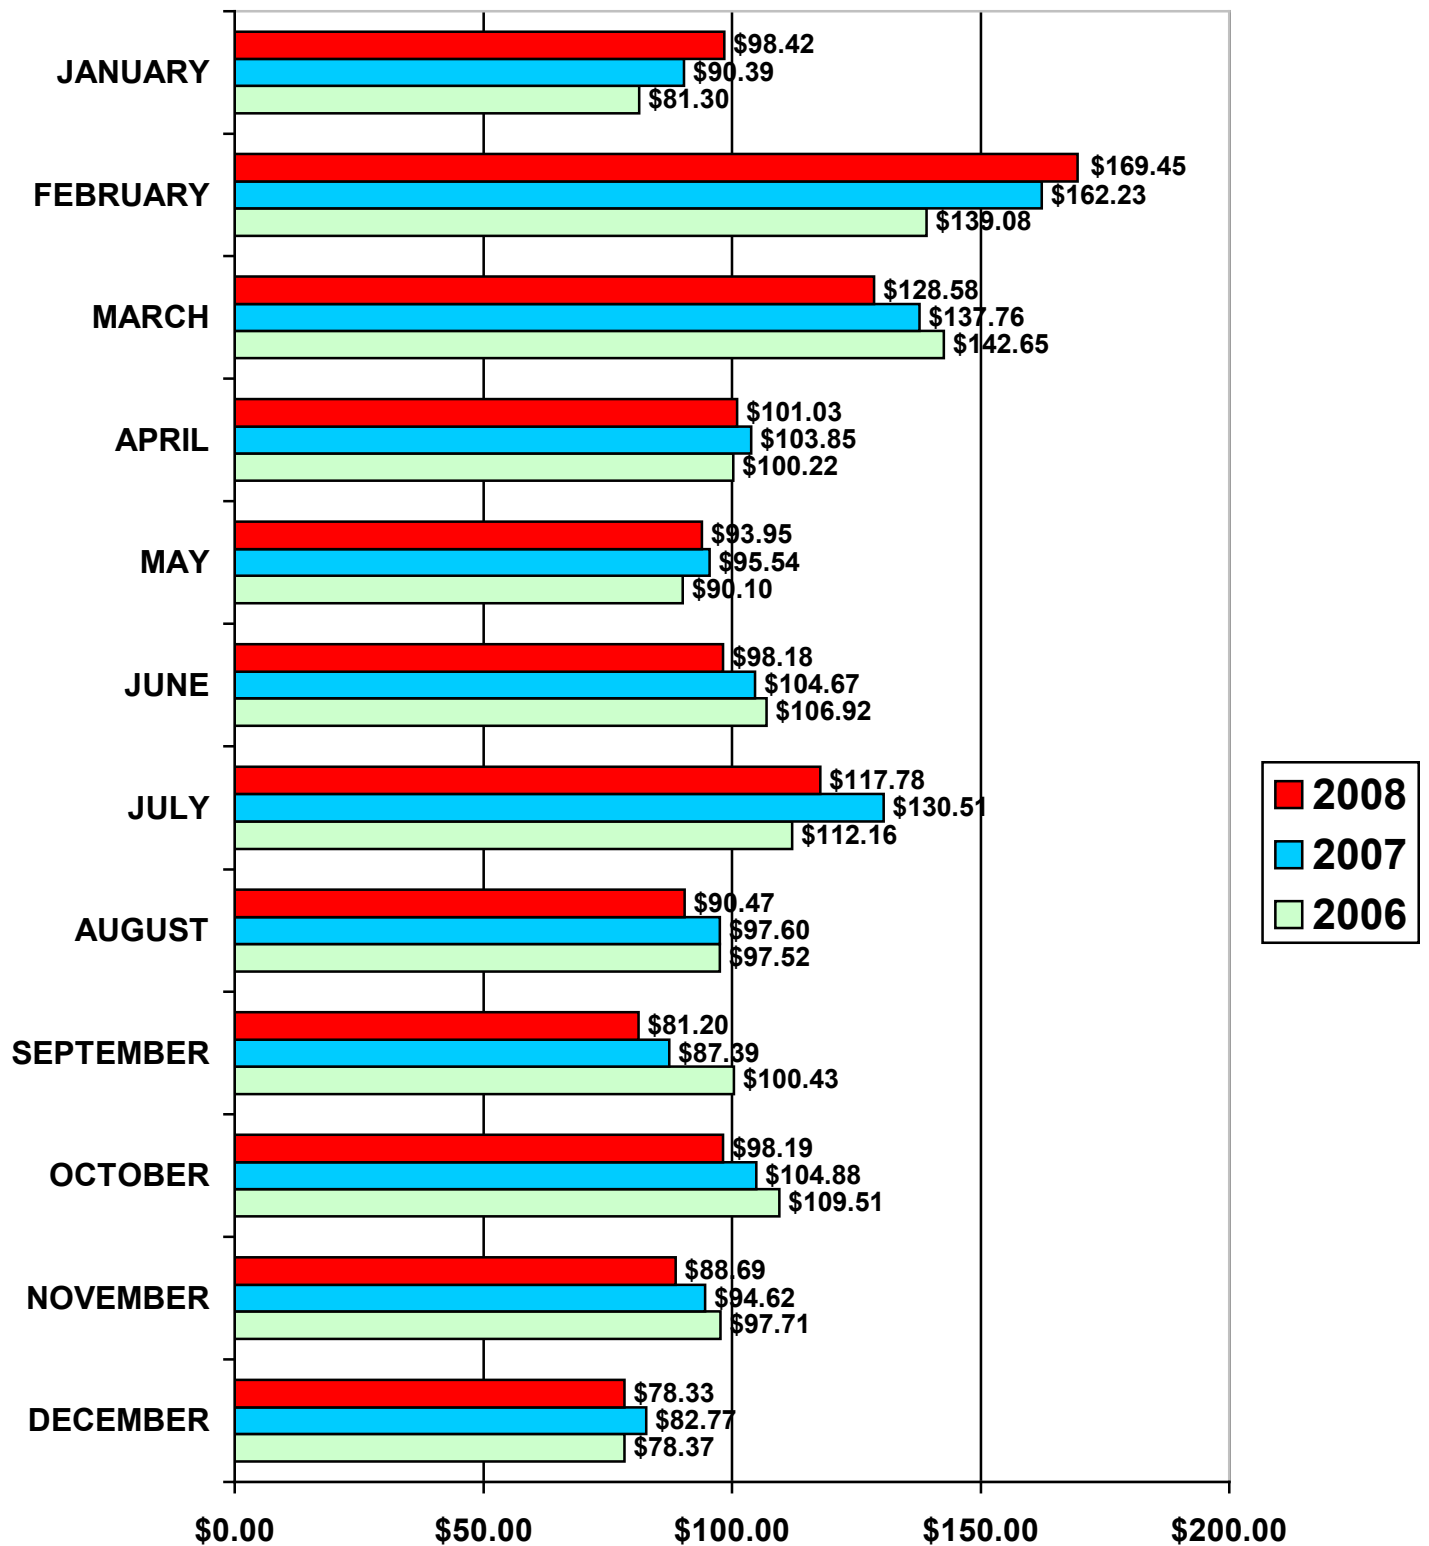

# DAYTONA BEACH HOTEL/MOTEL AVERAGE DAILY RATE 2006 - 2008

2008 YTD AVG. \$107.72  
2007 YTD AVG. \$110.58