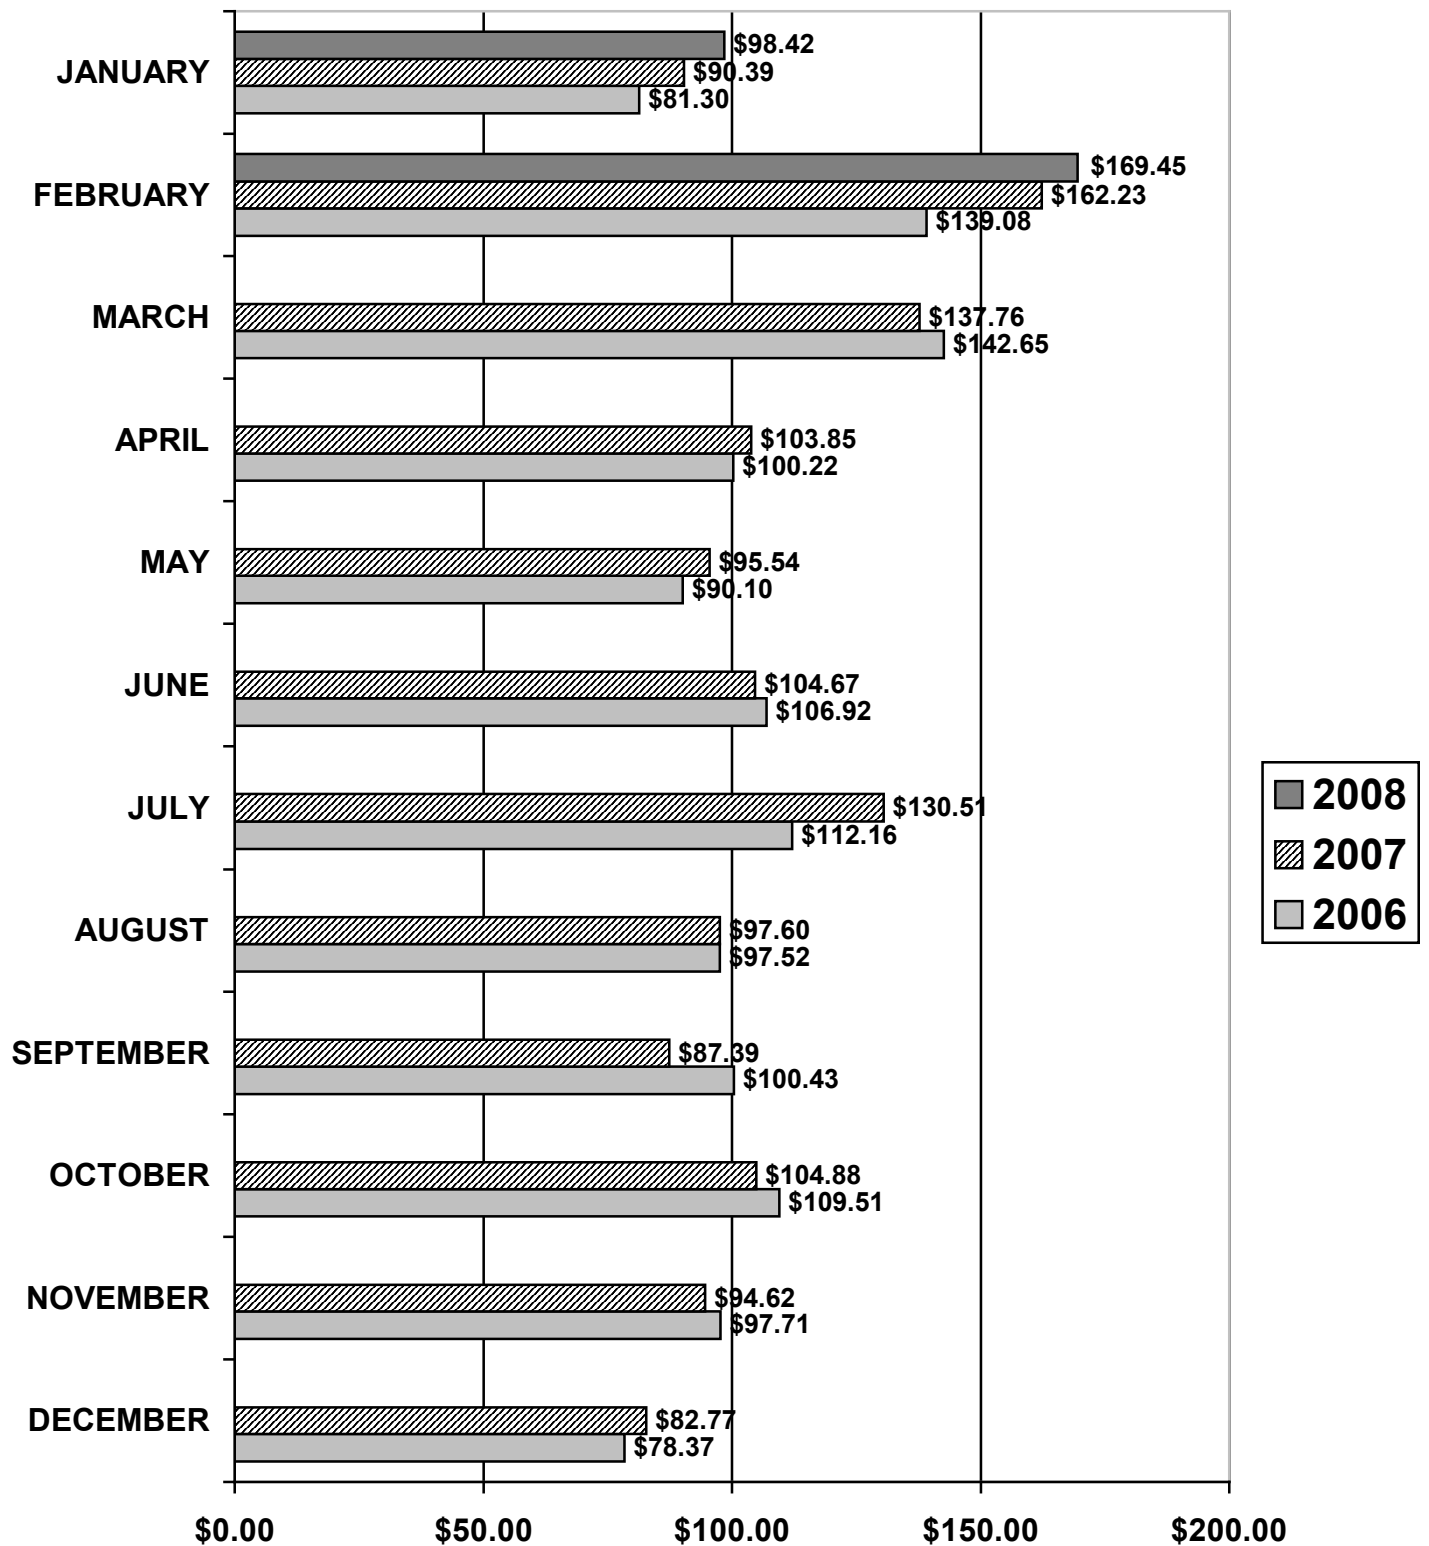

# DAYTONA BEACH HOTEL/MOTEL AVERAGE DAILY RATE 2006 - 2008

**2008 YTD AVG. \$136.72**  
**2007 YTD AVG. \$135.24**