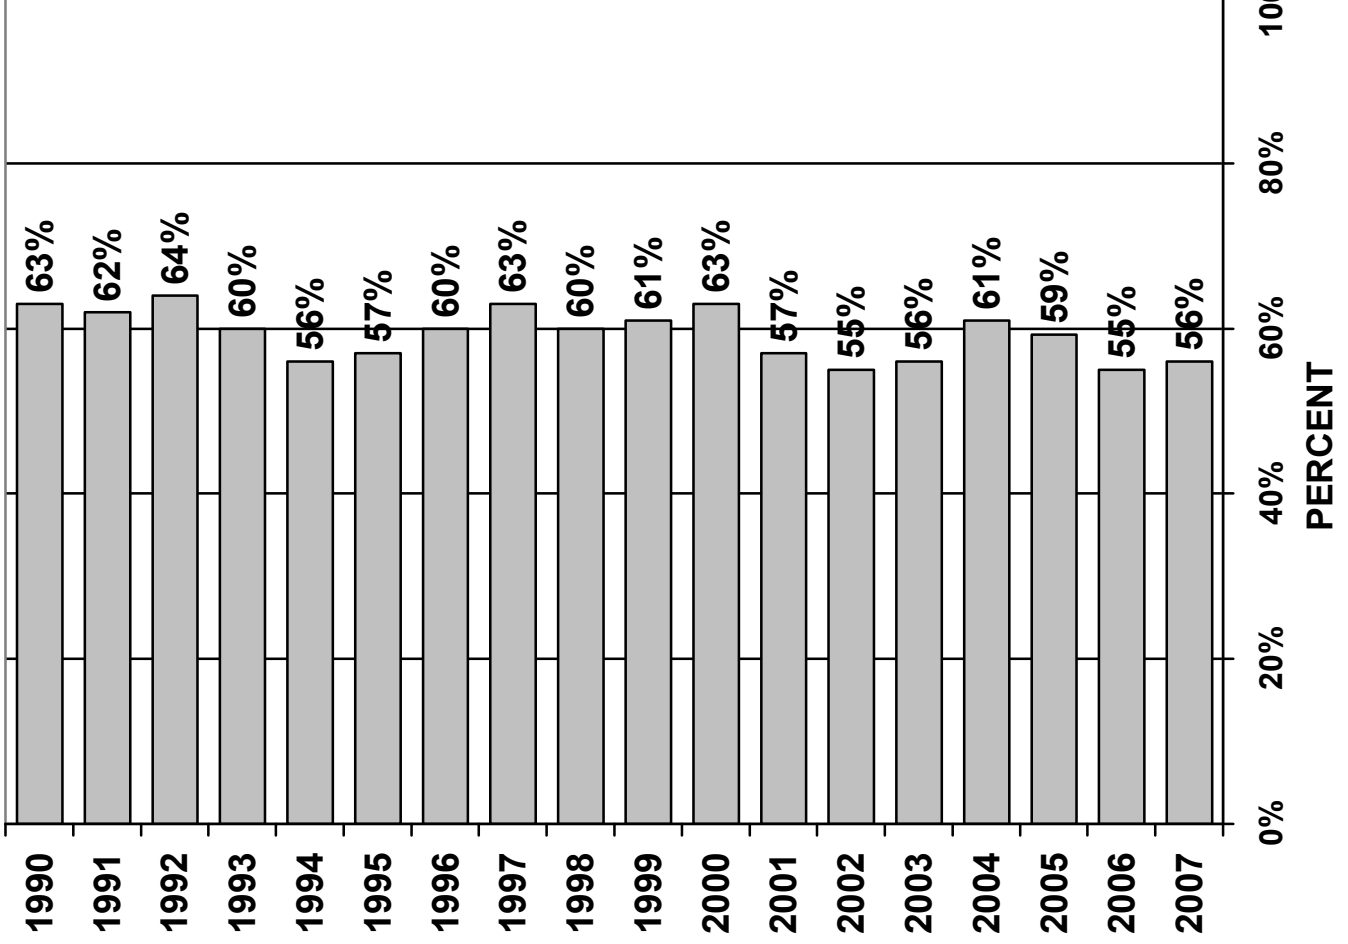

**DAYTONA BEACH HOTEL/MOTEL ANNUAL
OCCUPANCY 1990 - 2007**

**DAYTONA BEACH HOTEL/MOTEL ANNUAL
AVERAGE DAILY RATE 1990 - 2007**