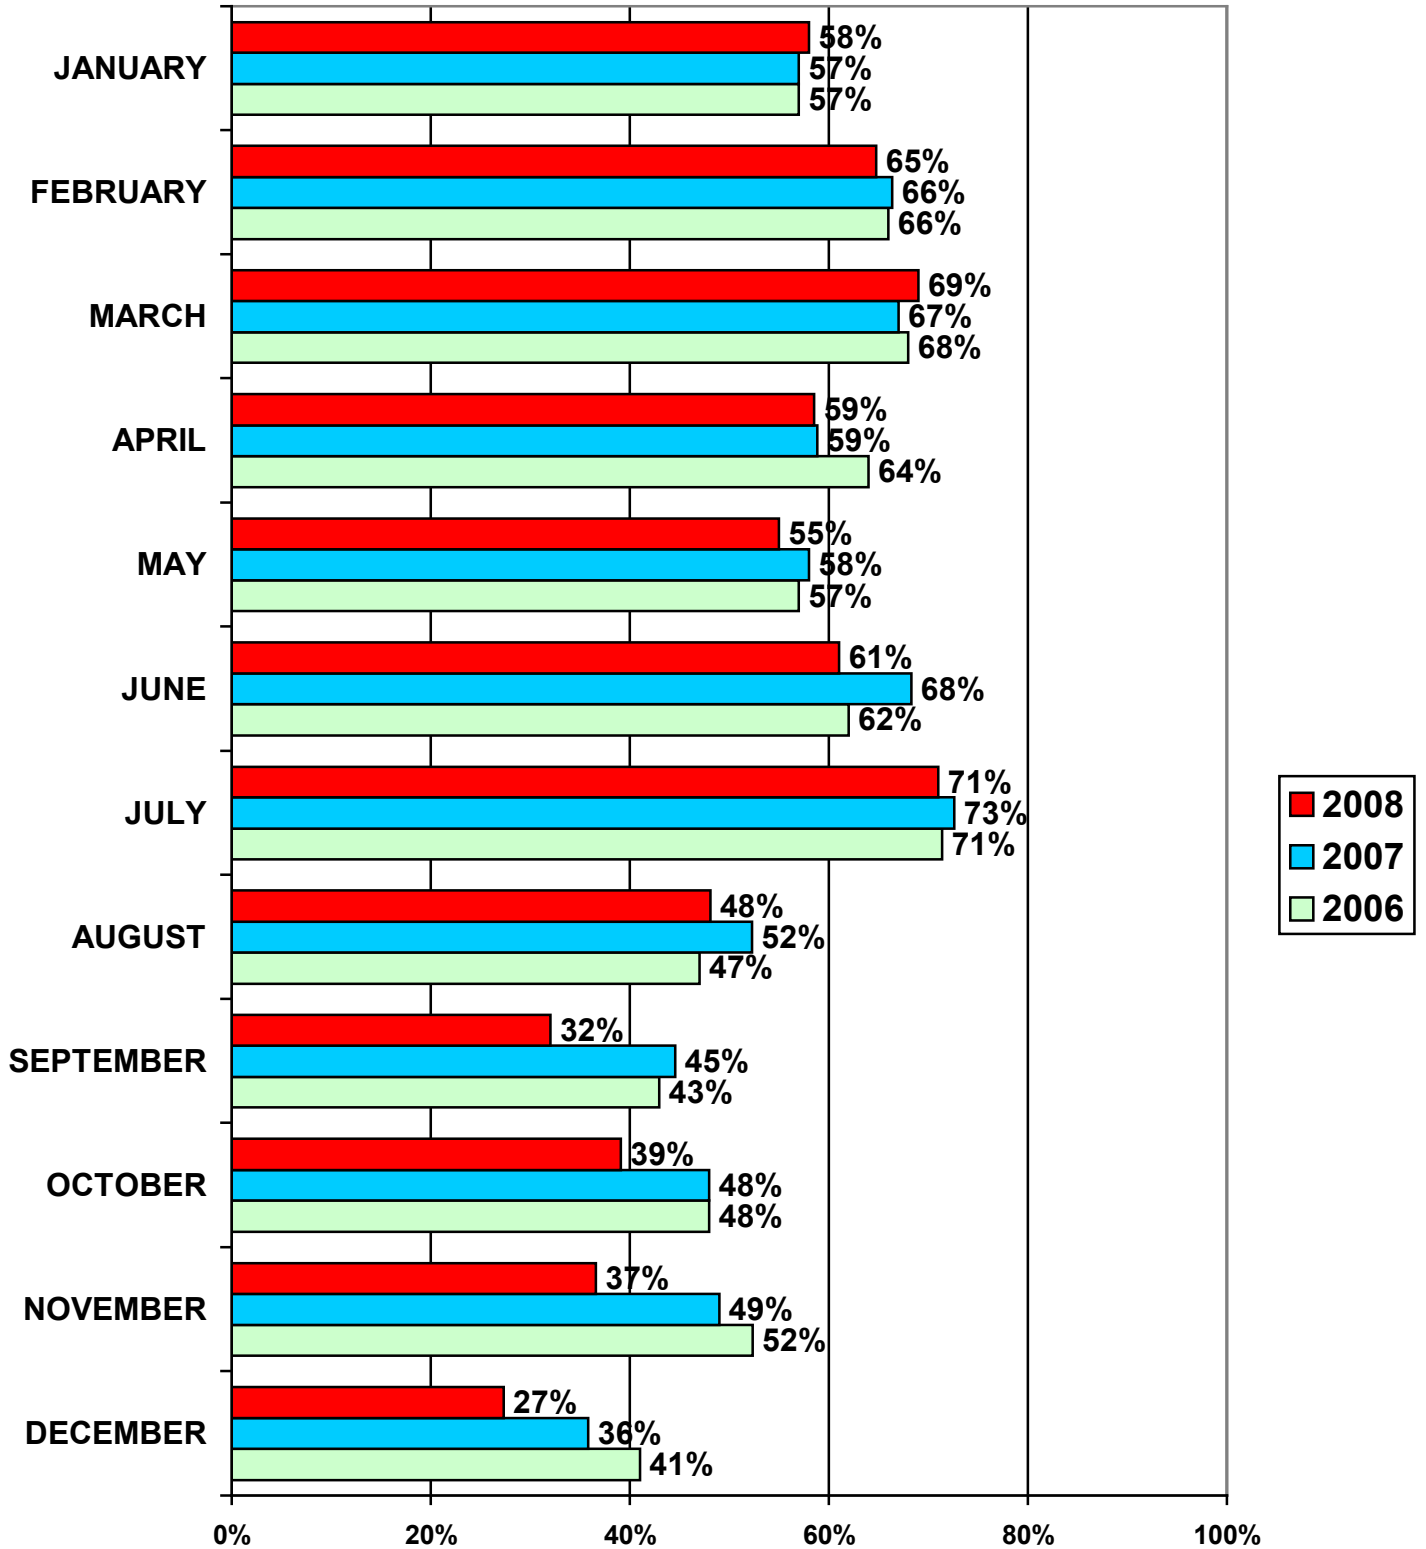

# DAYTONA BEACH HOTEL/MOTEL OCCUPANCY 2006 - 2008

2008 YTD AVG. 51%  
2007 YTD AVG. 56%