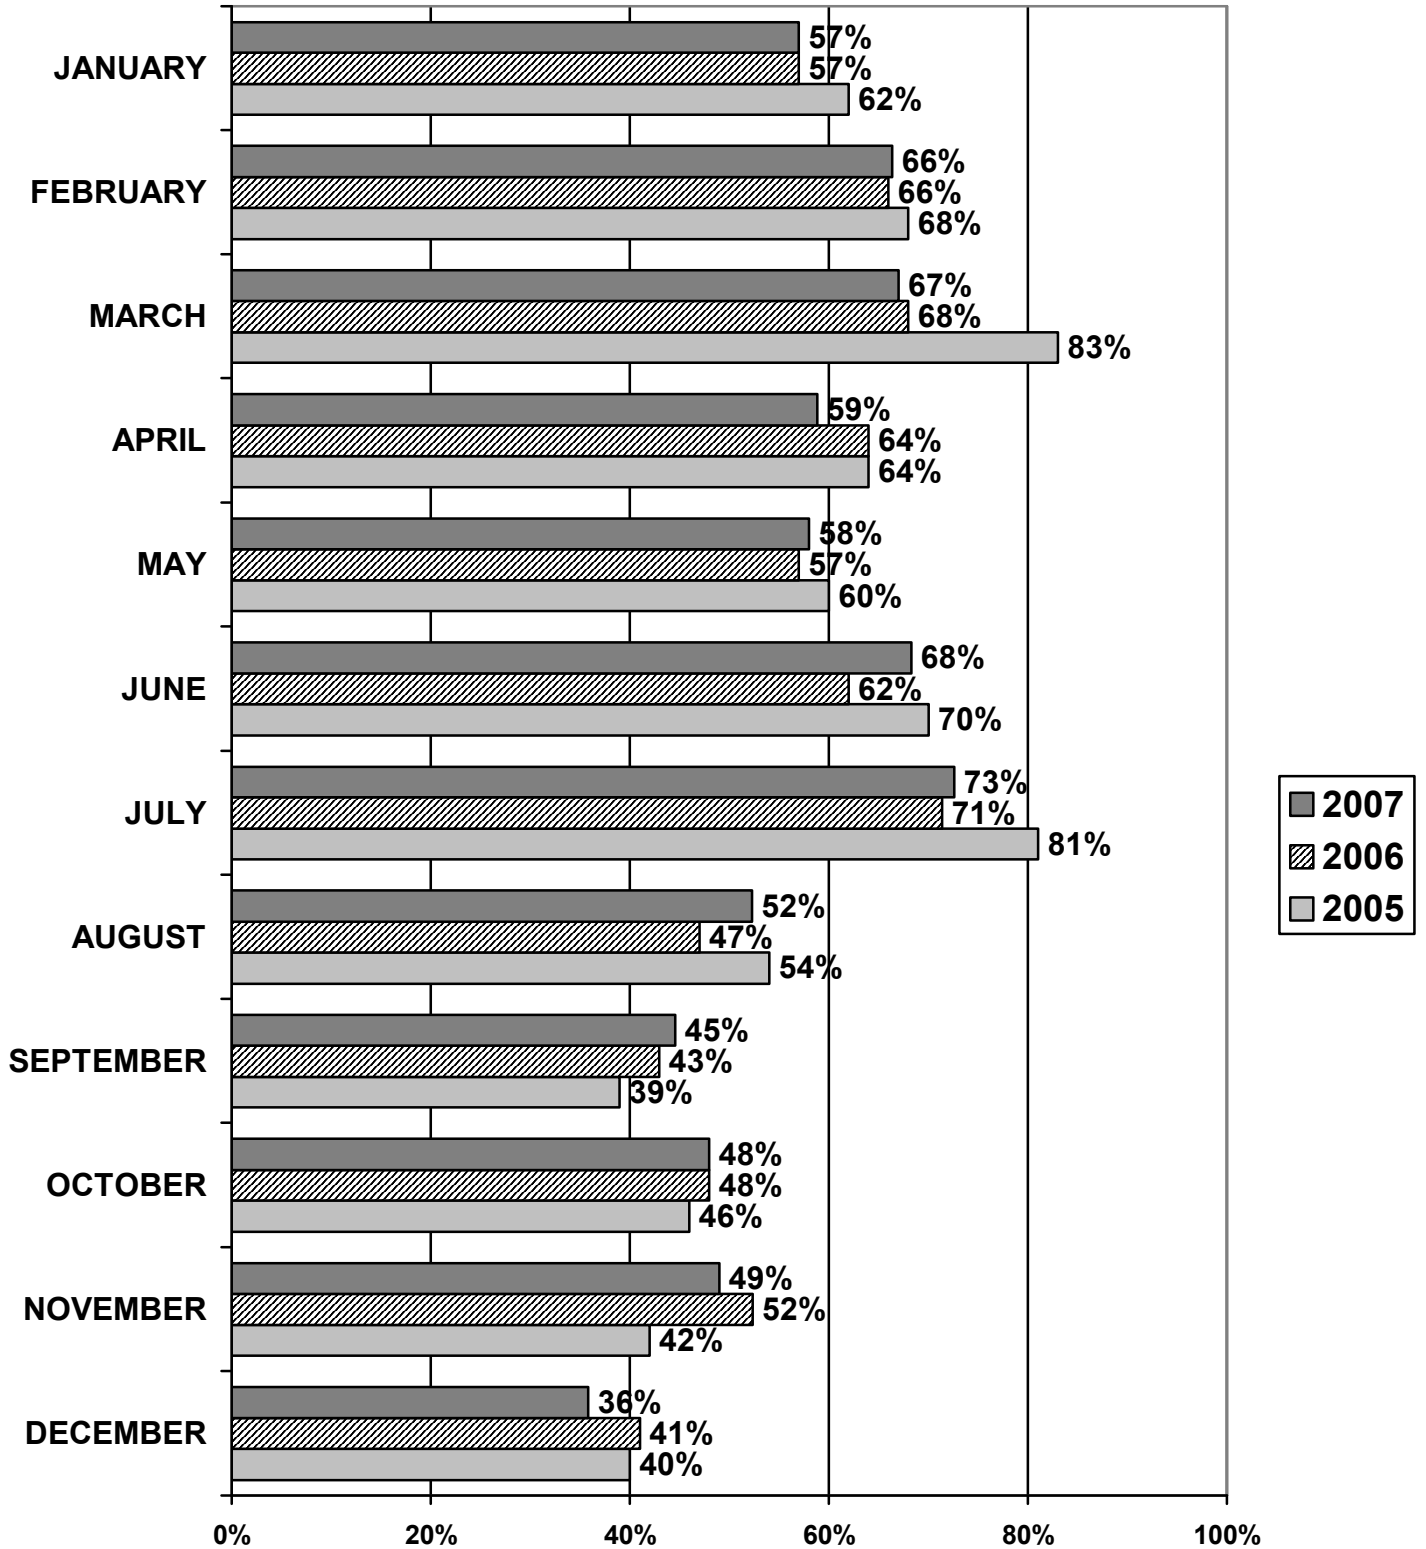

# DAYTONA BEACH HOTEL/MOTEL OCCUPANCY 2005 - 2007

2007 YTD AVG. 56%  
2006 YTD AVG. 55%