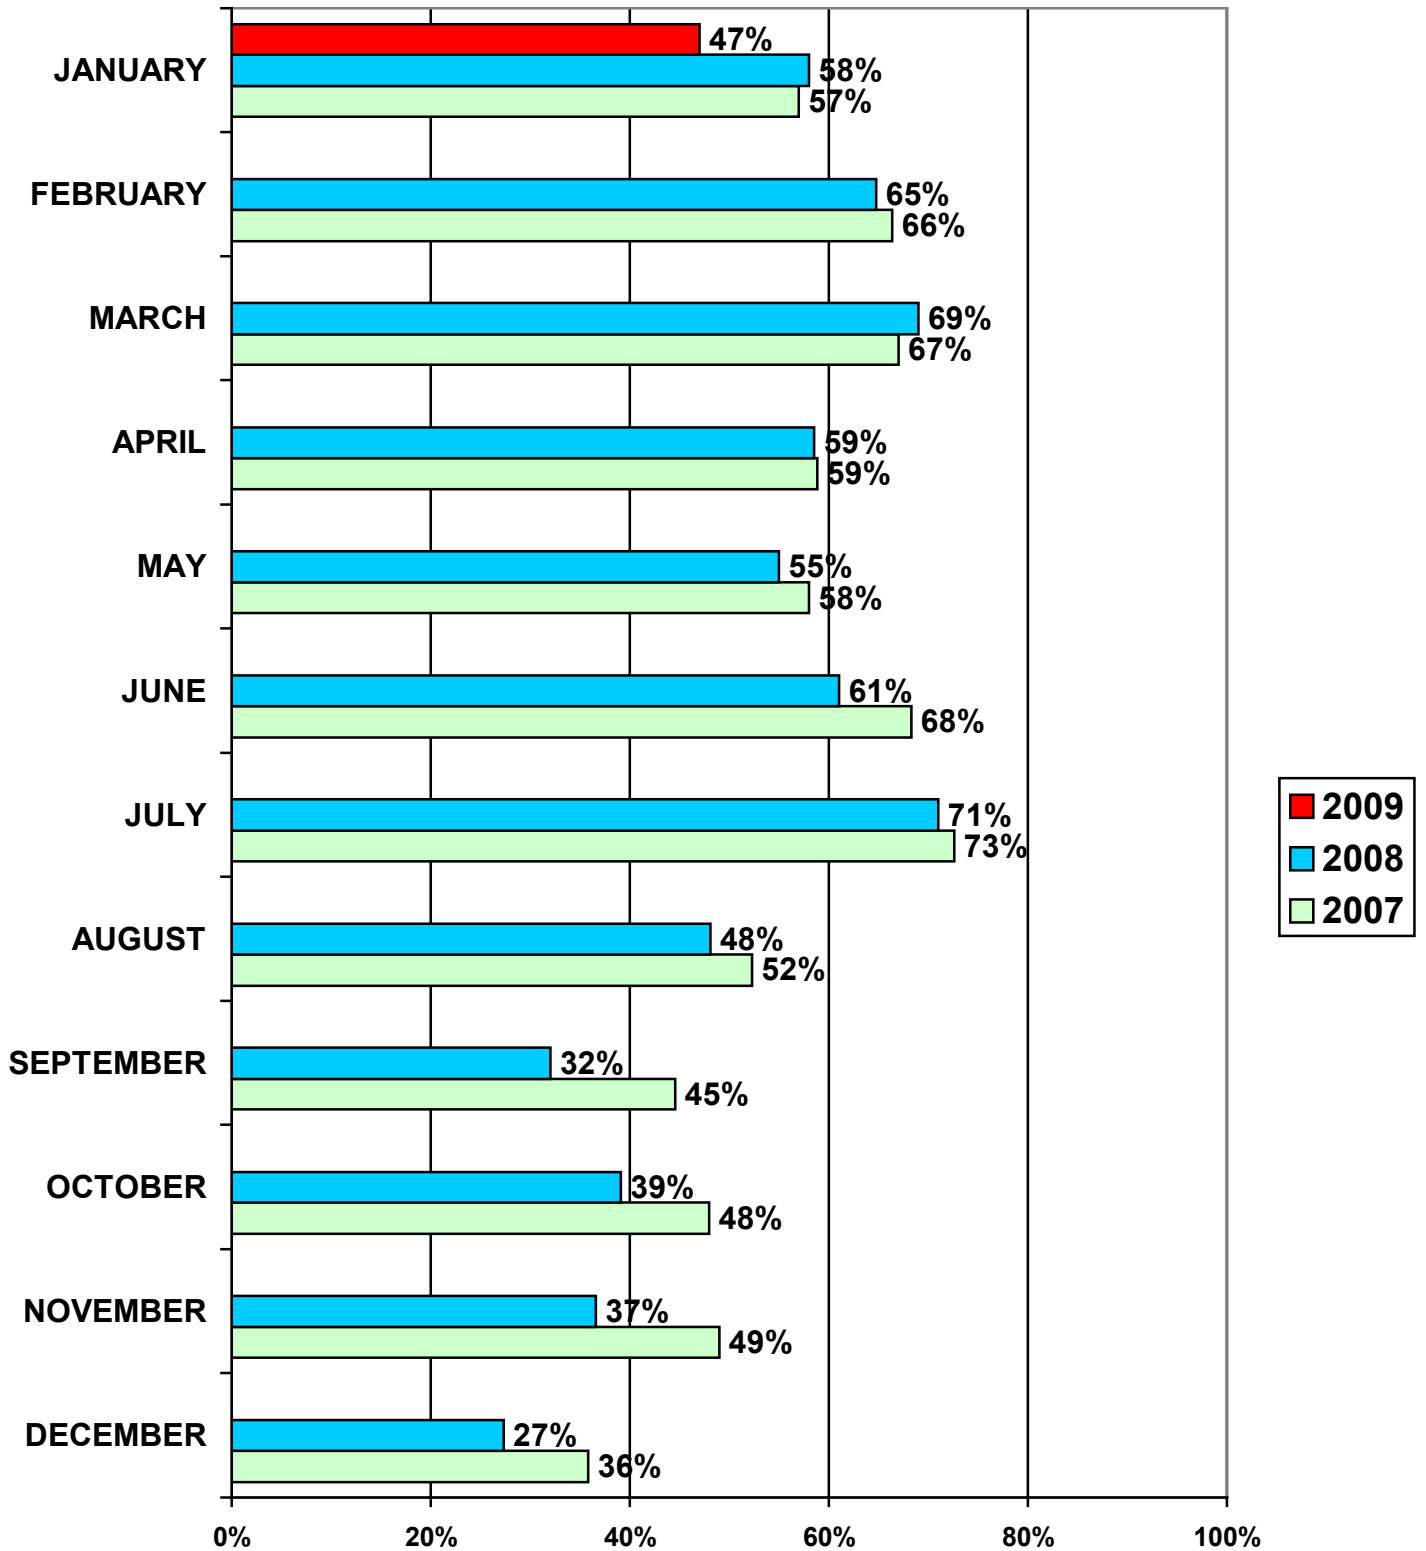

DAYTONA BEACH HOTEL/MOTEL OCCUPANCY 2007 - 2009

2009 YTD AVG. 47%
2008 YTD AVG. 58%